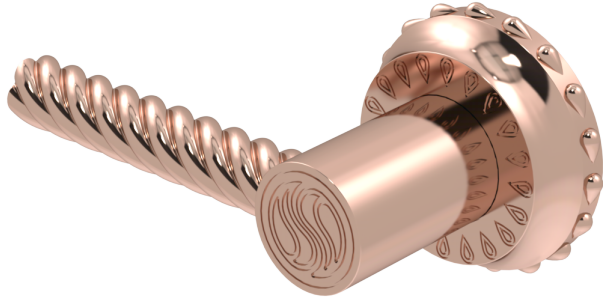

Eternity Grand Lever Dummy Door Hardware

D-ET-D10-00

Indulge in the epitome of luxury living with the Eternity Grand Lever Dummy Door Hardware from Susan Dunn. Elevate your space with the timeless elegance and sophistication of this meticulously crafted piece, designed to seamlessly blend form and function. Each detail is meticulously considered, from the exquisite finish to the precision engineering, ensuring a seamless integration into your luxurious abode. With its grandeur and allure, this door hardware epitomizes the essence of opulence, inviting you to immerse yourself in a world where every touchpoint reflects your discerning taste and passion for refined living. Experience the pinnacle of craftsmanship and elevate your home to unparalleled levels of sophistication with Susan Dunn's Eternity Grand Lever Dummy Door Hardware.

- Compatible with other Susan Dunn Eternity Collection pieces.
- Handles and trims crafted of precision machined solid brass.
- All hardware for mounting included.