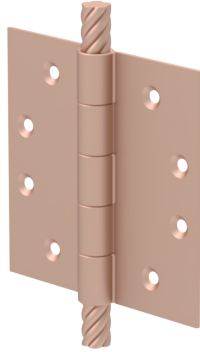

Eternity Interior Door Hinge

D-ET-H01-00

Elevate your living space with the Eternity Interior Door Hinge, an exquisite fusion of functionality and opulence crafted by Susan Dunn. Designed with meticulous attention to detail, these hinges embody the essence of luxury living, seamlessly blending timeless elegance with modern innovation. Immerse yourself in a world where every touch exudes passion for craftsmanship, where each movement is a testament to refined taste and sophistication. Elevate your home to a realm of unparalleled luxury with the Eternity Interior Door Hinge, where every opening and closing becomes a symphony of style and prestige.

- Compatible with other Susan Dunn Eternity Collection pieces.
- Crafted of precision machined solid brass.
- Includes all hardware for installation.