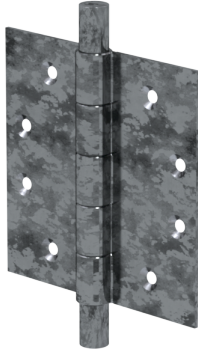

## Purity Exterior Door Hinge

**D-PU-H01-00EX**

Elevate the entrance to your home with the Eternity Exterior Door Hinge, a pinnacle of sophistication and functionality from Susan Dunn's luxury lifestyle brand. Crafted with meticulous attention to detail, these hinges blend seamlessly into any architectural design, embodying a passion for timeless elegance. Engineered for durability and precision, they offer a smooth, silent swing, ensuring every entry is a moment of immersion into the opulent ambiance of your living space. With the Eternity Exterior Door Hinge, Susan Dunn invites you to indulge in the art of luxurious living, where every detail exudes sophistication and refinement.

- Compatible with other Susan Dunn Purity Collection pieces.
- Crafted of precision machined solid brass.
- Includes all hardware for installation.