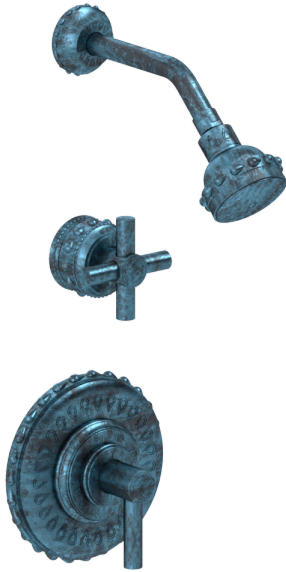

## Purity Shower Set with Unity Showerhead, Quatro Diverter, & Royal Thermo Shower Plate

**S-PU-114-00**

Indulge in the epitome of opulence with the Purity Shower Set, meticulously crafted by Susan Dunn. Elevate your daily routine to a spa-like experience as the Unity Showerhead cascades a symphony of rejuvenating water droplets, enveloping you in a blissful oasis of serenity. Seamlessly controlled by the Quatro Diverter, effortlessly transition between shower functions to suit your mood. The Royal Thermostatic Shower Plate adds a touch of regal sophistication, marrying form with function as it maintains your desired water temperature with precision. Embrace luxury at its finest with this exquisite ensemble, where every shower becomes a lavish escape into the realm of pure indulgence.

- Solid brass construction for durability and reliability.
- 2.5 gpm flow restrictor installed.
- Coordinates with other pieces from Susan Dunn Collections.
- Certified to meet or exceed the following codes and standards: ASME A112.18.1/CSAB 125.1-2012