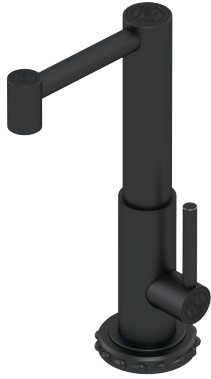

Unity Instant Cold Dispenser

K-UN-411-00-1

Experience the epitome of indulgence with the Unity Instant Cold Dispenser from Susan Dunn. Crafted with precision and elegance, this cutting-edge appliance seamlessly integrates into your luxurious lifestyle, offering instant gratification at your fingertips. With its sleek design and innovative technology, the Unity Instant Cold Dispenser delivers a symphony of refreshment, immersing you in a world of unparalleled convenience and sophistication. Elevate every moment with this essential addition to your home, embodying the essence of opulence and refinement.

- Solid brass construction for durability and reliability.
- Compatible with Susan Dunn Unity Collection pieces.
- Certified to meet or exceed the following codes and standards: ASME A112.18.1/CSAB 125.1-2012