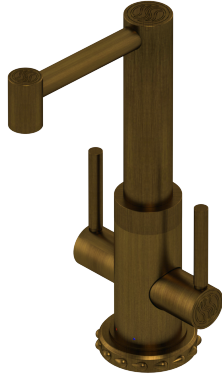

Unity Instant Hot/Cold Dispenser

K-UN-410-00

Elevate your daily hydration routine with the Unity Instant Hot & Cold Dispenser, a pinnacle of sophistication and functionality from Susan Dunn's luxury lifestyle collection. Crafted with precision and passion, this dispenser seamlessly merges cutting-edge technology with timeless elegance. Whether it's a soothing cup of tea on a chilly morning or a refreshing glass of ice-cold water after a workout, the Unity dispenser delivers unparalleled convenience and indulgence. Immerse yourself in the epitome of luxury living as you experience the effortless harmony of form and function with every dispensed drop. Redefine your hydration experience with Unity, where every sip embodies the essence of opulence and refinement.

- Solid brass construction for durability and reliability.
- Compatible with Susan Dunn Unity Collection pieces.
- Certified to meet or exceed the following codes and standards: ASME A112.18.1/CSAB 125.1-2012