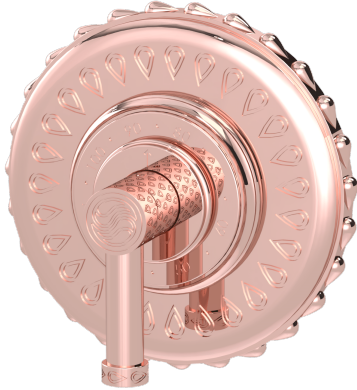

Unity Royal Thermo Shower Plate

B-UN-071-00

Elevate your daily ritual with the Unity Royal Thermo Shower Plate, a pinnacle of opulence and innovation from Susan Dunn. Crafted for those who seek the epitome of luxury, this exquisitely designed shower plate combines sleek aesthetics with cutting-edge technology to deliver an unparalleled bathing experience. Immerse yourself in the lavish cascade of rejuvenating water, meticulously engineered to invigorate the senses and envelop you in a cocoon of indulgence. Each detail, from the meticulously polished finish to the precise temperature control, reflects our unwavering commitment to quality and refinement. Transform your shower into a sanctuary of tranquility, where every moment is a celebration of sophistication and style. With the Unity Royal Thermo Shower Plate, embrace the essence of the luxury lifestyle and elevate your everyday routine to extraordinary heights.

- Solid brass construction for durability and reliability.
- Includes all hardware for installation.
- Requires rough valve/separate volume controls or positive diverter to operate system.