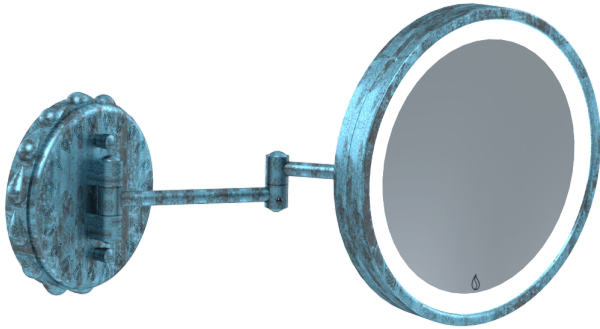

## Unity Royal Double-Arm Illuminated Magnifying Wall Mirror

**M-UN-107-00**

In a league of its own, our Unity Royal Double-Arm Illuminated Magnifying Vanity Wall Mirror demands attention from discernable beauty and grooming seekers. The sophisticated and perfected wall mirror extends from a stunningly detailed artisan-made solid brass Royal Plate and the unique design allows the mirror body to be folded close to the wall or extended for more intimate use. Mounted facing the user or on a side wall this remarkable necessity is available in 16 stunning Signature finishes including 22K Rose and Yellow Gold to match your Susan Dunn luxury fauctery, hardware, and accessories. Optical quality 7X Mirror Glass is adorned with a Signature Lighted Emblem that signifies authenticity and well-being. Complex like your complexion, our extraordinary color-changing feature assists in balancing and refining your make-up application to guarantee you look your best in any environment throughout the day and evening from a candlelit dinner to a snowy ski run. Clearly the ultimate Illuminated Magnifying Wall Mirror on the planet, Create Your Sanctuary, and Indulge Your Senses® with this trophy.

- Electrical: 9 Watts, 100-240 Volts, 50/60 Hertz, .15 Amps
- LED Bulb: 9W/120V included (1)
- 6' Cord with Grounding Plug
- UL Listed for Decorative Furnishings suitable for Household or Commercial use in Damp Locations
- Dimensions: 10" Round Mirror Body, 16" Overall Height, 9" Wide, 5 7/8" Diameter weighted Signature Royal Base
- 5-year Limited Warranty
- A Pair of White Gloves included to assist in installation and protecting the finishes and glass from fingerprints and scratching